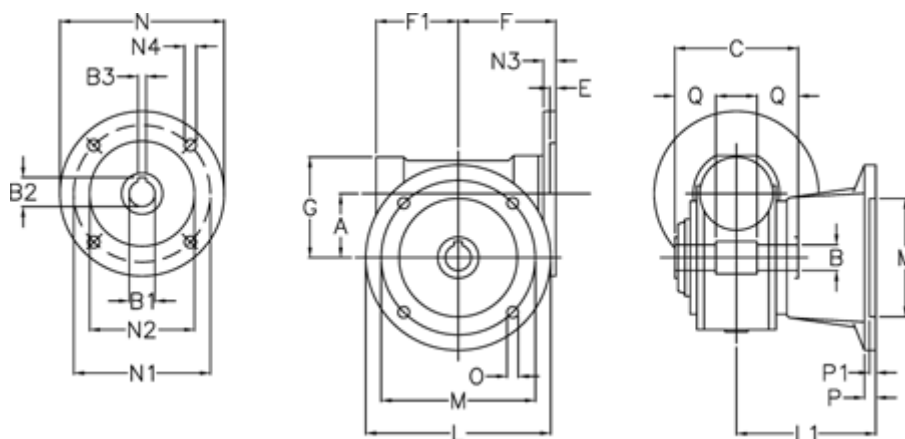

# Data Sheet

Article number: 390204902863310  
Description: Worm gear  
VF 49-FA2-28-80B14

## Measures

A = 49.5	F1 = 63	N2 = 80
B = 25 H7	G = 80	N3 = 10
B1 E7 = 19	L = 125	N4 = 7
B2 = 21.8	L1 = 115	O = 10.5
B3 H9 = 6	M = 90	P = 12
C = 82	M1 = 70	P1 = 10
E = 3	N = 120	Q = 22.5
F = 70	N1 = 100	